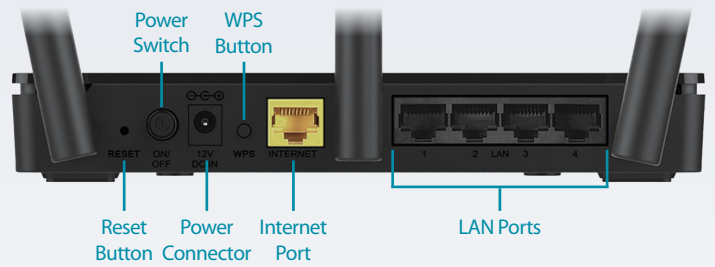

Easy to Set Up, Easy to Secure

Sharing your Internet connection doesn't have to be a complicated process; just open a web browser to access the setup wizard and follow the easy step-by-step instructions to get started. Implement WPA/WPA2 wireless security in minutes with the wireless network setup wizard, or use Wi-Fi Protected Setup (WPS), which establishes a secure connection to new devices without the need to enter settings or create passwords. In addition, the built-in firewall protects against malicious attacks from the Internet, and access control features allow you to restrict access to your network.

Back View

Technical Specifications		
General		
Device Interfaces	• IEEE 802.11ac/n/g/b/a wireless LAN¹ • 10/100 Fast Ethernet WAN port	• Four 10/100 Fast Ethernet LAN ports
LEDs	• Power • 5 GHz WLAN • 2.4 GHz WLAN	• Internet • WPS
Antenna Type	• Three external antennas	
Data Signal Rate	• 2.4 GHz • Up to 300 Mbps¹	• 5 GHz • Up to 433 Mbps¹
Standards	• IEEE 802.11ac • IEEE 802.11n • IEEE 802.11g	• IEEE 802.11b • IEEE 802.11a • IEEE 802.3u
Minimum Requirements	• Windows 10/8.1/8/7/Vista/XP SP3 or MAC OS X 10.6 or higher • Internet Explorer 9, Firefox 20, Chrome 25, Safari 5.1 or higher	• Wired or Wireless Ethernet network adapter • Cable/DSL modem or other Internet Service Provider equipment with Ethernet port and an active Internet subscription
Functionality		
Security	• WPA & WPA2 (Wi-Fi Protected Access)	• WPS (Wi-Fi Protected Setup)
Advanced Features	• Web setup wizard • QoS (Quality of Service) • DMZ (Demilitarized Zone)	• Firewall - Network Address Translation (NAT) • Guest zone • IPv6 functionality
Physical		
Dimensions	• 192 x 108 x 30 mm (7.56 x 4.25 x 1.8 inches)	
Weight	• 240 grams (8.5 ounces)	
Power	• Input: 100 to 240V AC, 50/60 Hz	• Output: 12 V DC, 0.5 A
Temperature	• Operating: 0 to 40 °C (32 to 104 °F)	• Storage: -20 to 65 °C (-4 to 149 °F)
Humidity	• Operating: 10% to 90% non-condensing	• Storage: 5% to 95% non-condensing
Certifications	• FCC • IC • UL	• Wi-Fi • WPS