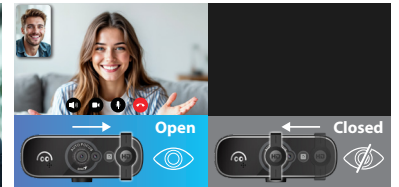

FaceCam OPEN

Facial Recognition Webcam | Windows Hello | Auto Focus | Full HD 1080P

FaceCam OPEN features a 5MP sensor and FHD 1080p at 30fps, delivering sharp and vibrant video for conferencing. Supports Windows Hello for fast, secure, password-free login. Autofocus lens keeps your face clear even as you move or change distance. Built-in digital microphone and privacy cover ensure clear audio and personal protection. With a standard tripod mount and UVC plug-and-play support, setup is instant — no drivers needed.

Autofocus for Clear Video Calling

Built-in Privacy Cover (Instant Protection)

Mounted on tripod (Tripod not included)

USB-A & USB-C 2 in 1

► Features

- Full HD 1080p webcam for online learning, Zoom meetings, and Teams conferences
- Windows Hello support with infrared sensor for secure login
- 5MP sensor, 1920 x 1080 @ 30fps Sharp, professional image and video quality
- Autofocus lens with built-in privacy cover for clear, protected visuals
- Flexible mounting for monitor, desk, or tripod with adjustable angles
- UVC — True Plug & Play, no drivers required

▼ K+M Combo

▼ Headset

▼ Bluetooth® Wireless Speakers

Model name		FaceCam OPEN	
Sensor type		5M pixel CMOS	
Interface		USB 2.0	
Field of view (FOV)		D : 82°	
Focus type		Auto Focus	
Resolution		2592 x 1944 pixels, 1920 x 1080 pixels *depending on software	
Video frame rate		1920 x 1080 pixels @ 30 fps	
Microphone		Yes	
Privacy cover		Yes	
Cable length		1.5 M	
UVC (Plug & Play)		Yes	
Weight (g)		Approx. 126 g (Includes cable)	
Product dimensions W x H x D (inches)		92 x 56.7 x 53.5 mm (3.62 x 2.23 x 2.11 inches)	
Shipping information	Package size L x W x H (inches)	140 x 60 x 159 mm (5.51 x 2.36 x 6.26 inches)	
	Carton size L x W x H (inches)	360 x 325 x 314 mm (14.17 x 12.80 x 12.36 inches)	
	PCS/CTN	20	
	CUFT	1.3	
Part number & bar code information			
Color	Part No.	EAN	UPC
Black	32200011400	4710268 263579	091163 263579