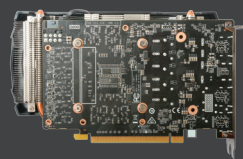

SKU: ZT-P10600B-10M

EAN: 4895173610165

UPC: 816264016929