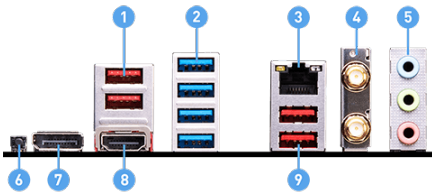

## SPECIFICATIONS

<b>Model Name</b>	PRO B650M-A WIFI
<b>CPU Support</b>	Supports AMD Ryzen™ 7000 Series Desktop Processors
<b>CPU Socket</b>	Socket AM5
<b>Chipset</b>	AMD B650 Chipset
<b>Expansion Slots</b>	2x PCIe 4.0 x16 slots 1x PCIe 3.0 x1 slot
<b>Display Interface</b>	Support 4K@60Hz as specified in HDMI™ 2.1, DisplayPort 1.4 - Requires Processor Graphics
<b>Memory Support</b>	4 DIMMs, Dual Channel DDR5-6400+MHz (OC)
<b>Storage</b>	2x M.2 Gen4 x4 64Gbps slots, 4x SATA 6Gbps ports
<b>USB ports</b>	5x USB 3.2 Gen 2 10Gbps (4 Type-A + 1 Type-C), 6x USB 3.2 Gen 1 5Gbps (6 Type-A), 4x USB 2.0
<b>LAN</b>	Realtek® 8125BG 2.5G LAN
<b>Wireless / Bluetooth</b>	AMD® Wi-Fi 6E, Bluetooth 5.2
<b>Audio</b>	8-Channel (7.1) HD Audio with Audio Boost

## CONNECTIONS

1. USB 3.2 Gen 2 10Gbps (Type-A)
2. USB 3.2 Gen 1 5Gbps (Type-A)
3. 2.5G LAN
4. Wi-Fi / Bluetooth
5. Audio connectors
6. Flash BIOS Button
7. DisplayPort
8. HDMI™
9. USB 3.2 Gen 2 10Gbps (Type-A)